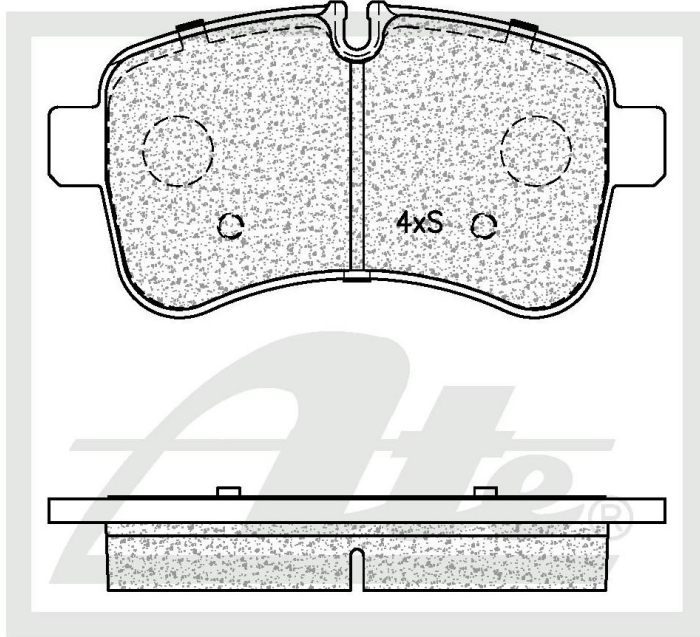

ATE1442

NEW PART NUMBER

Drawing

$\overline{\quad} \leftarrow 141.1 \rightarrow \quad \leftarrow 72.5 \rightarrow \quad \leftarrow 21 \rightarrow$

Details of New Part

Brake Pad – Rear

Product Dimensions

Length – 141.1mm

Height – 72.5mm

Thickness – 21.0mm

Package Dimensions

Weight – 2500g

L – 193.74mm

W – 167.93mm

H – 90.65mm